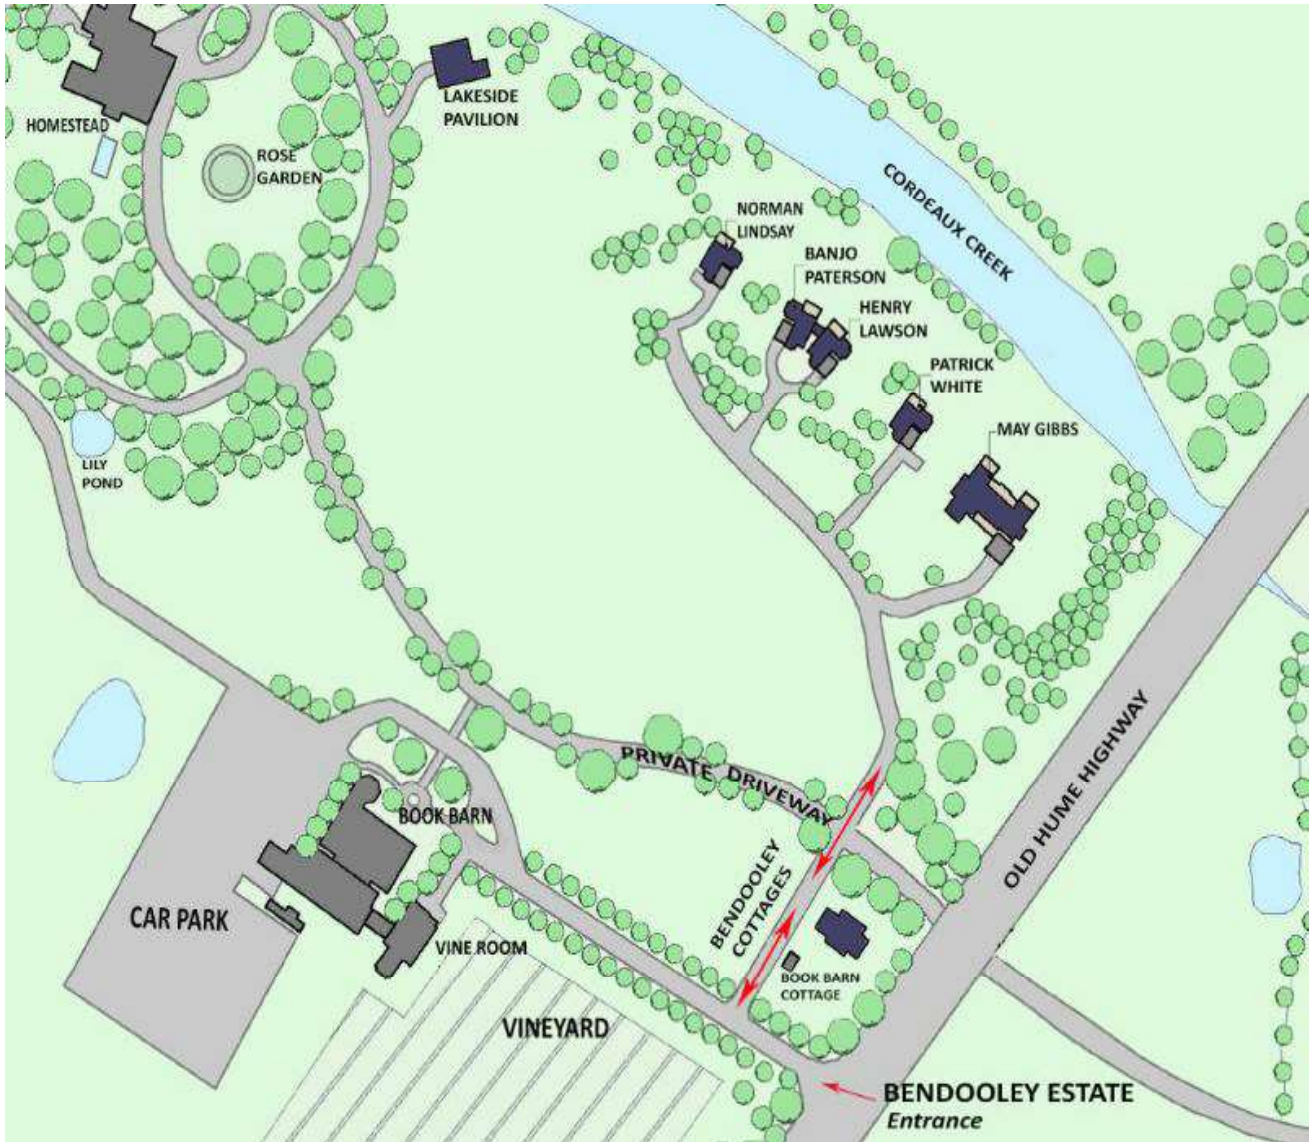

*Bendooley*  
— Estate —  
Accommodation

## Bendooley Estate Cottages

ABN 67 207 306 801

3020 Old Hume Highway Berrima NSW 2577

[accommodation@bendooleyestate.com.au](mailto:accommodation@bendooleyestate.com.au)

[website](#) | [facebook](#) | [instagram Bendooley Estate](#) | [instagram Bendooley Estate Larder](#)